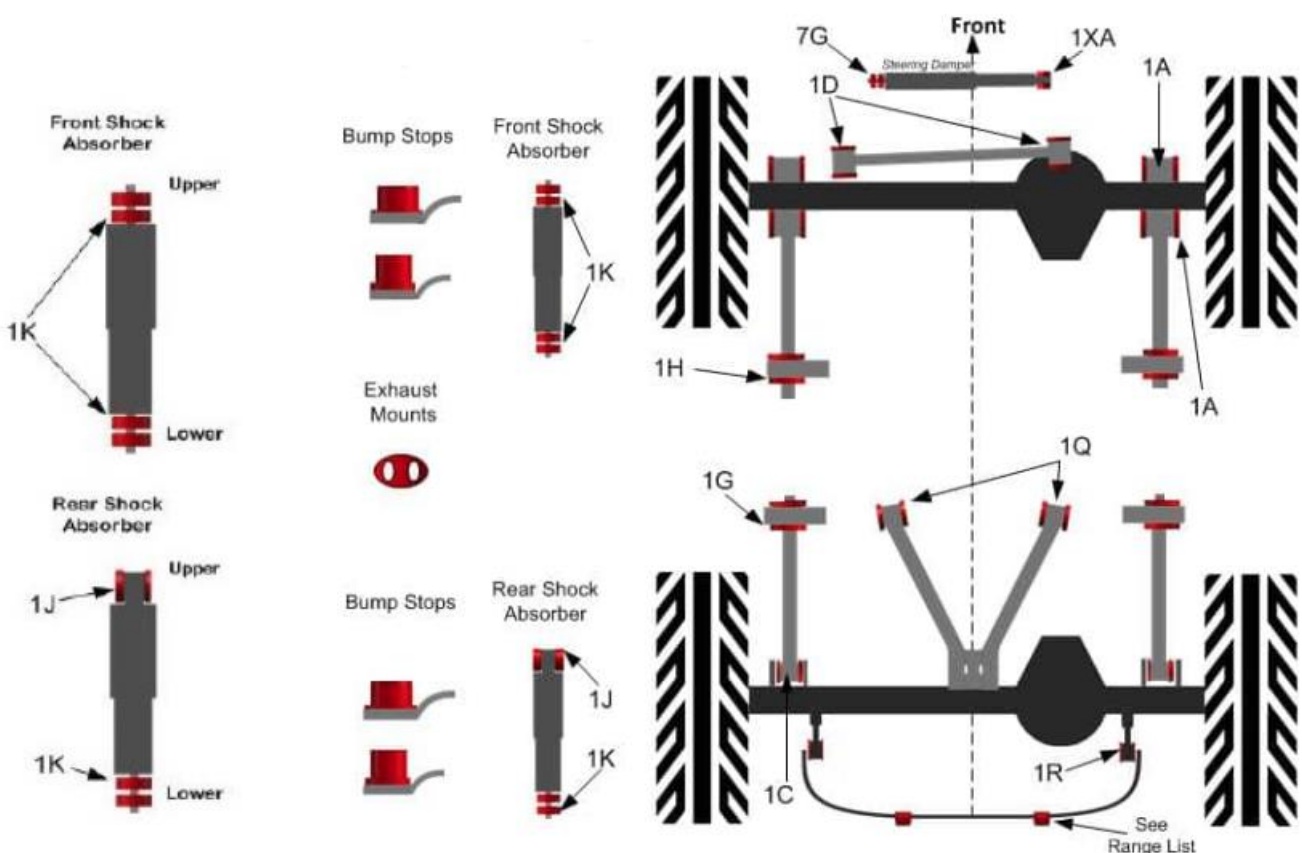

Polybush®

SHOCK ABSORBER (FRONT) KIT

COMFORT BLUE KIT7

Defender 1983 – 2016

Discovery 1

Range Rover Classic

Part Number: **LL1357PBR**

QUALITY PARTS AND ACCESSORIES